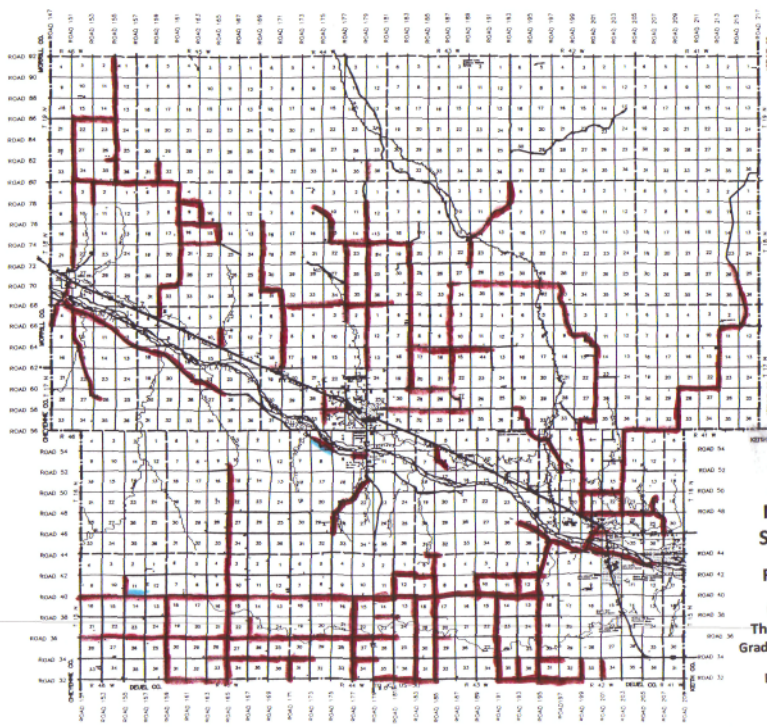

**Garden County
Nebraska
North Half
Road Work**

**04/30/2012
Thru 05/03/2012**

**Grading/Sloping -
Red**

**Road Repairs/
Graveling -
Blue**

**Garden
 County
 Nebraska
 South Half**
Road Work
**04/30/2012
 Thru 05/03/2012**
Grading/Sloping - Red
**Road Repairs/
 Graveling - Blue**